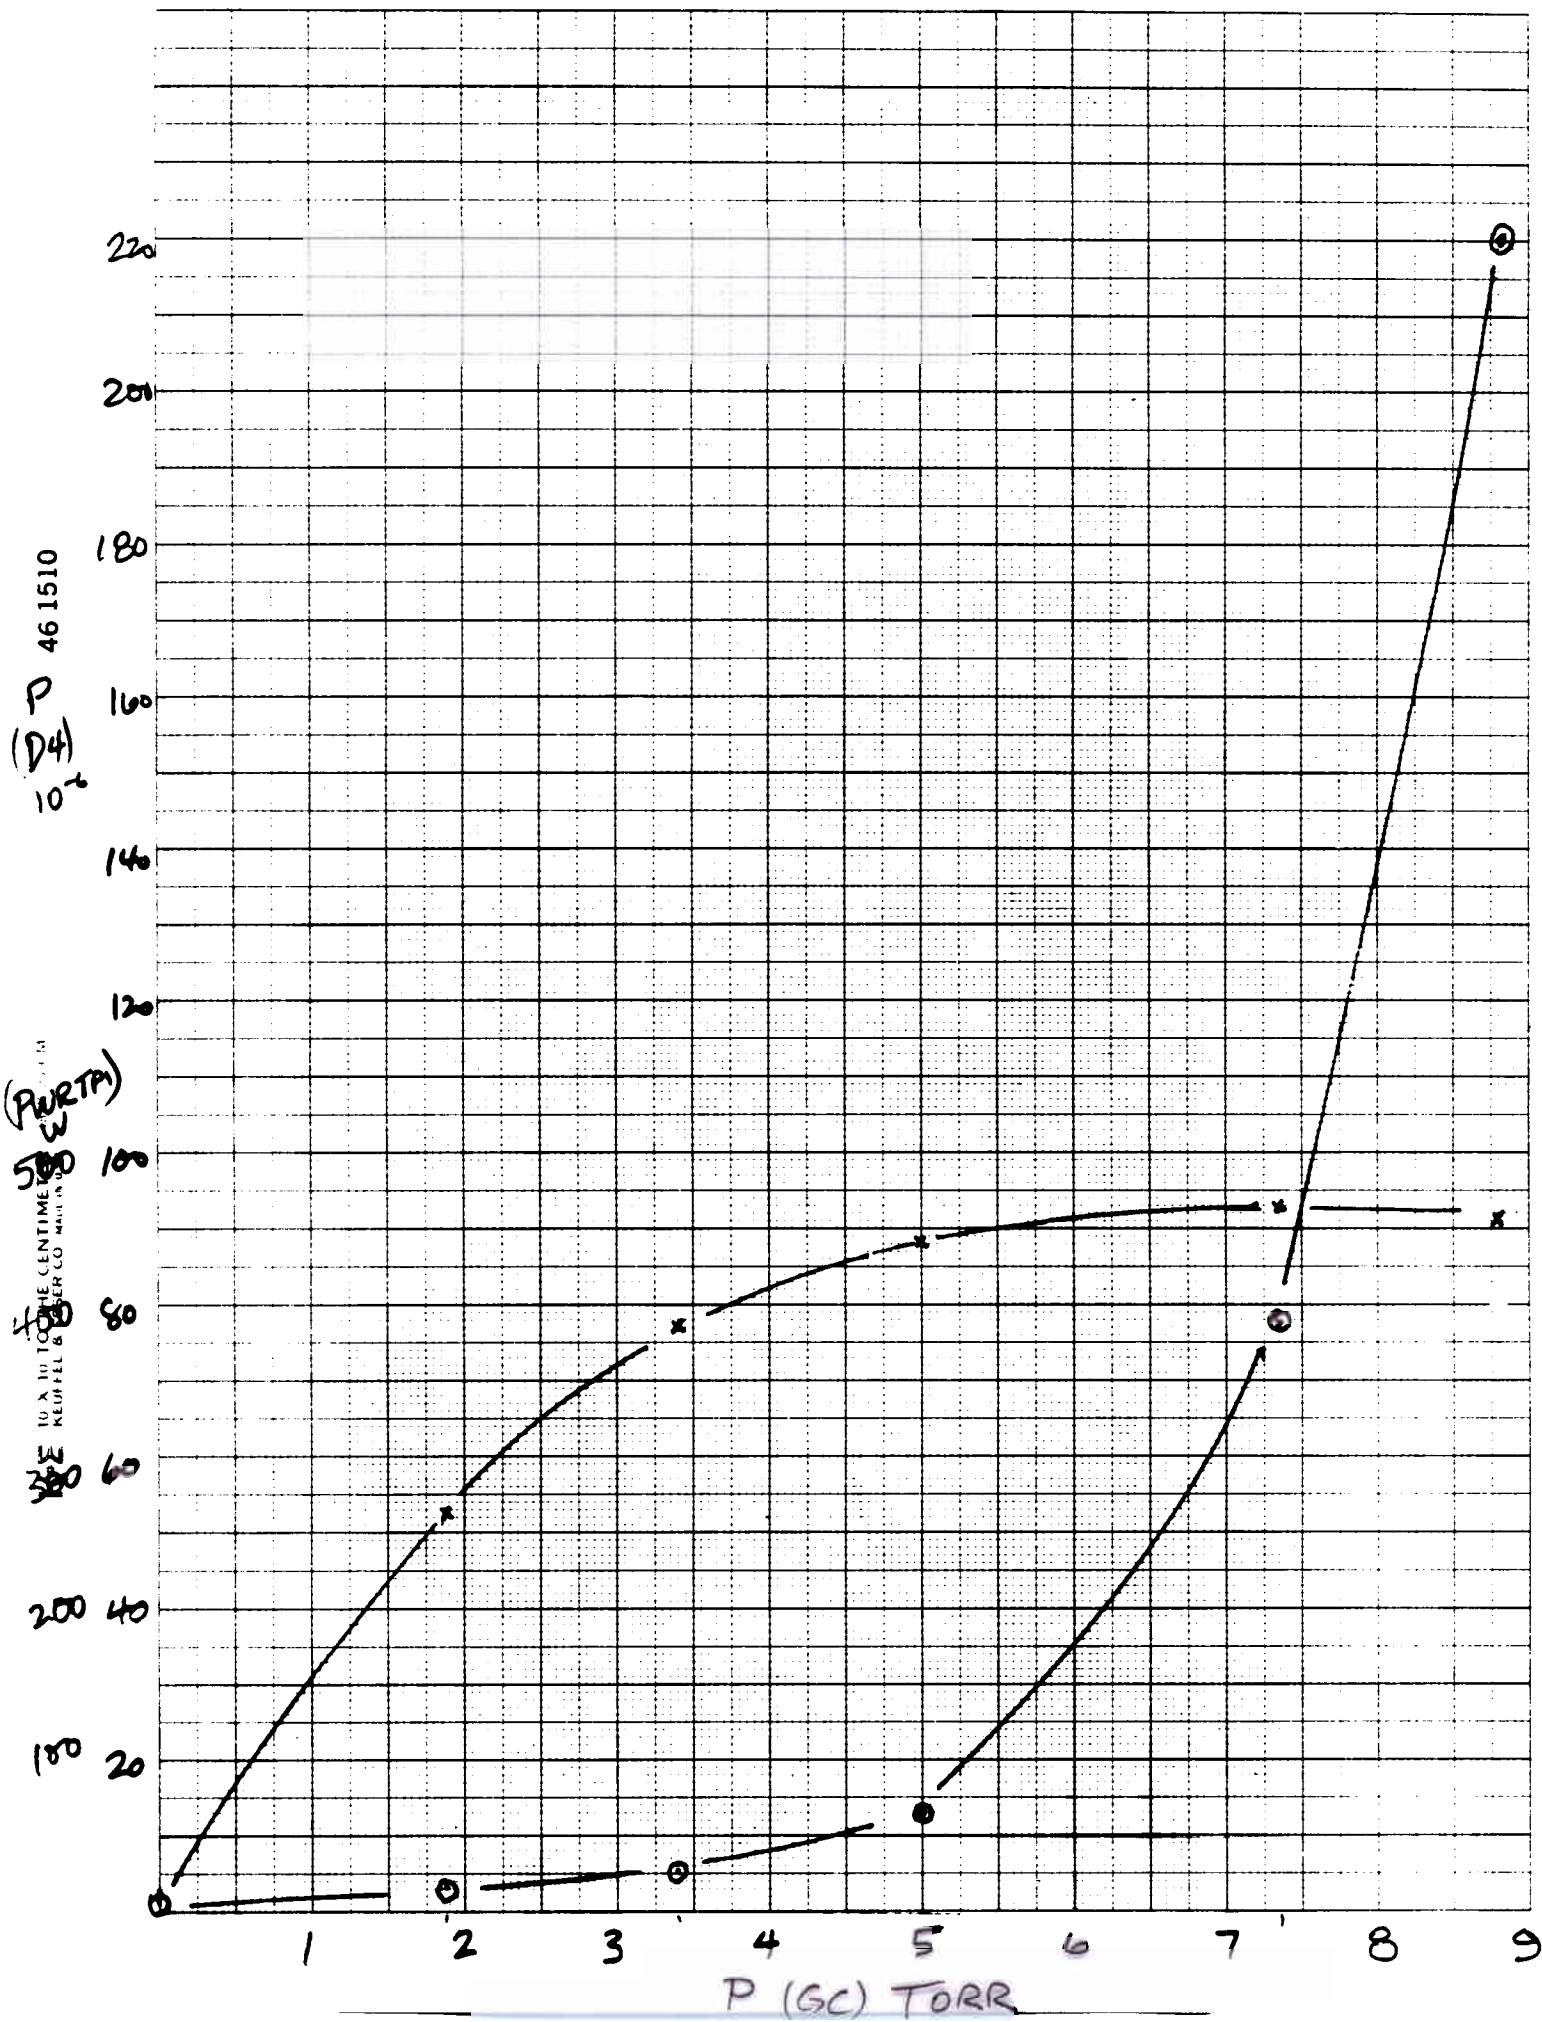

No TUBES

P 461510
(D4)
10⁴

(PWRTP)
500
10 X 10 TO THE CENTIMETER
KEUFEL & BERGER CO. MADE IN U.S.A.

200
40
180
20

P (GC) TORR

STUBBY TUBE

46 1510

10 X 10 1/2 IN. CENTIMENTS
KALIFEL & SERRA CO. MADE IN
USA

100
200
300
400
500

NORMAL TUBES

4c

10 X 10 TUBE CENTIMETER
KLUFFEL & GUNTER CO. MADE IN U.S.A.

100
200
300
400