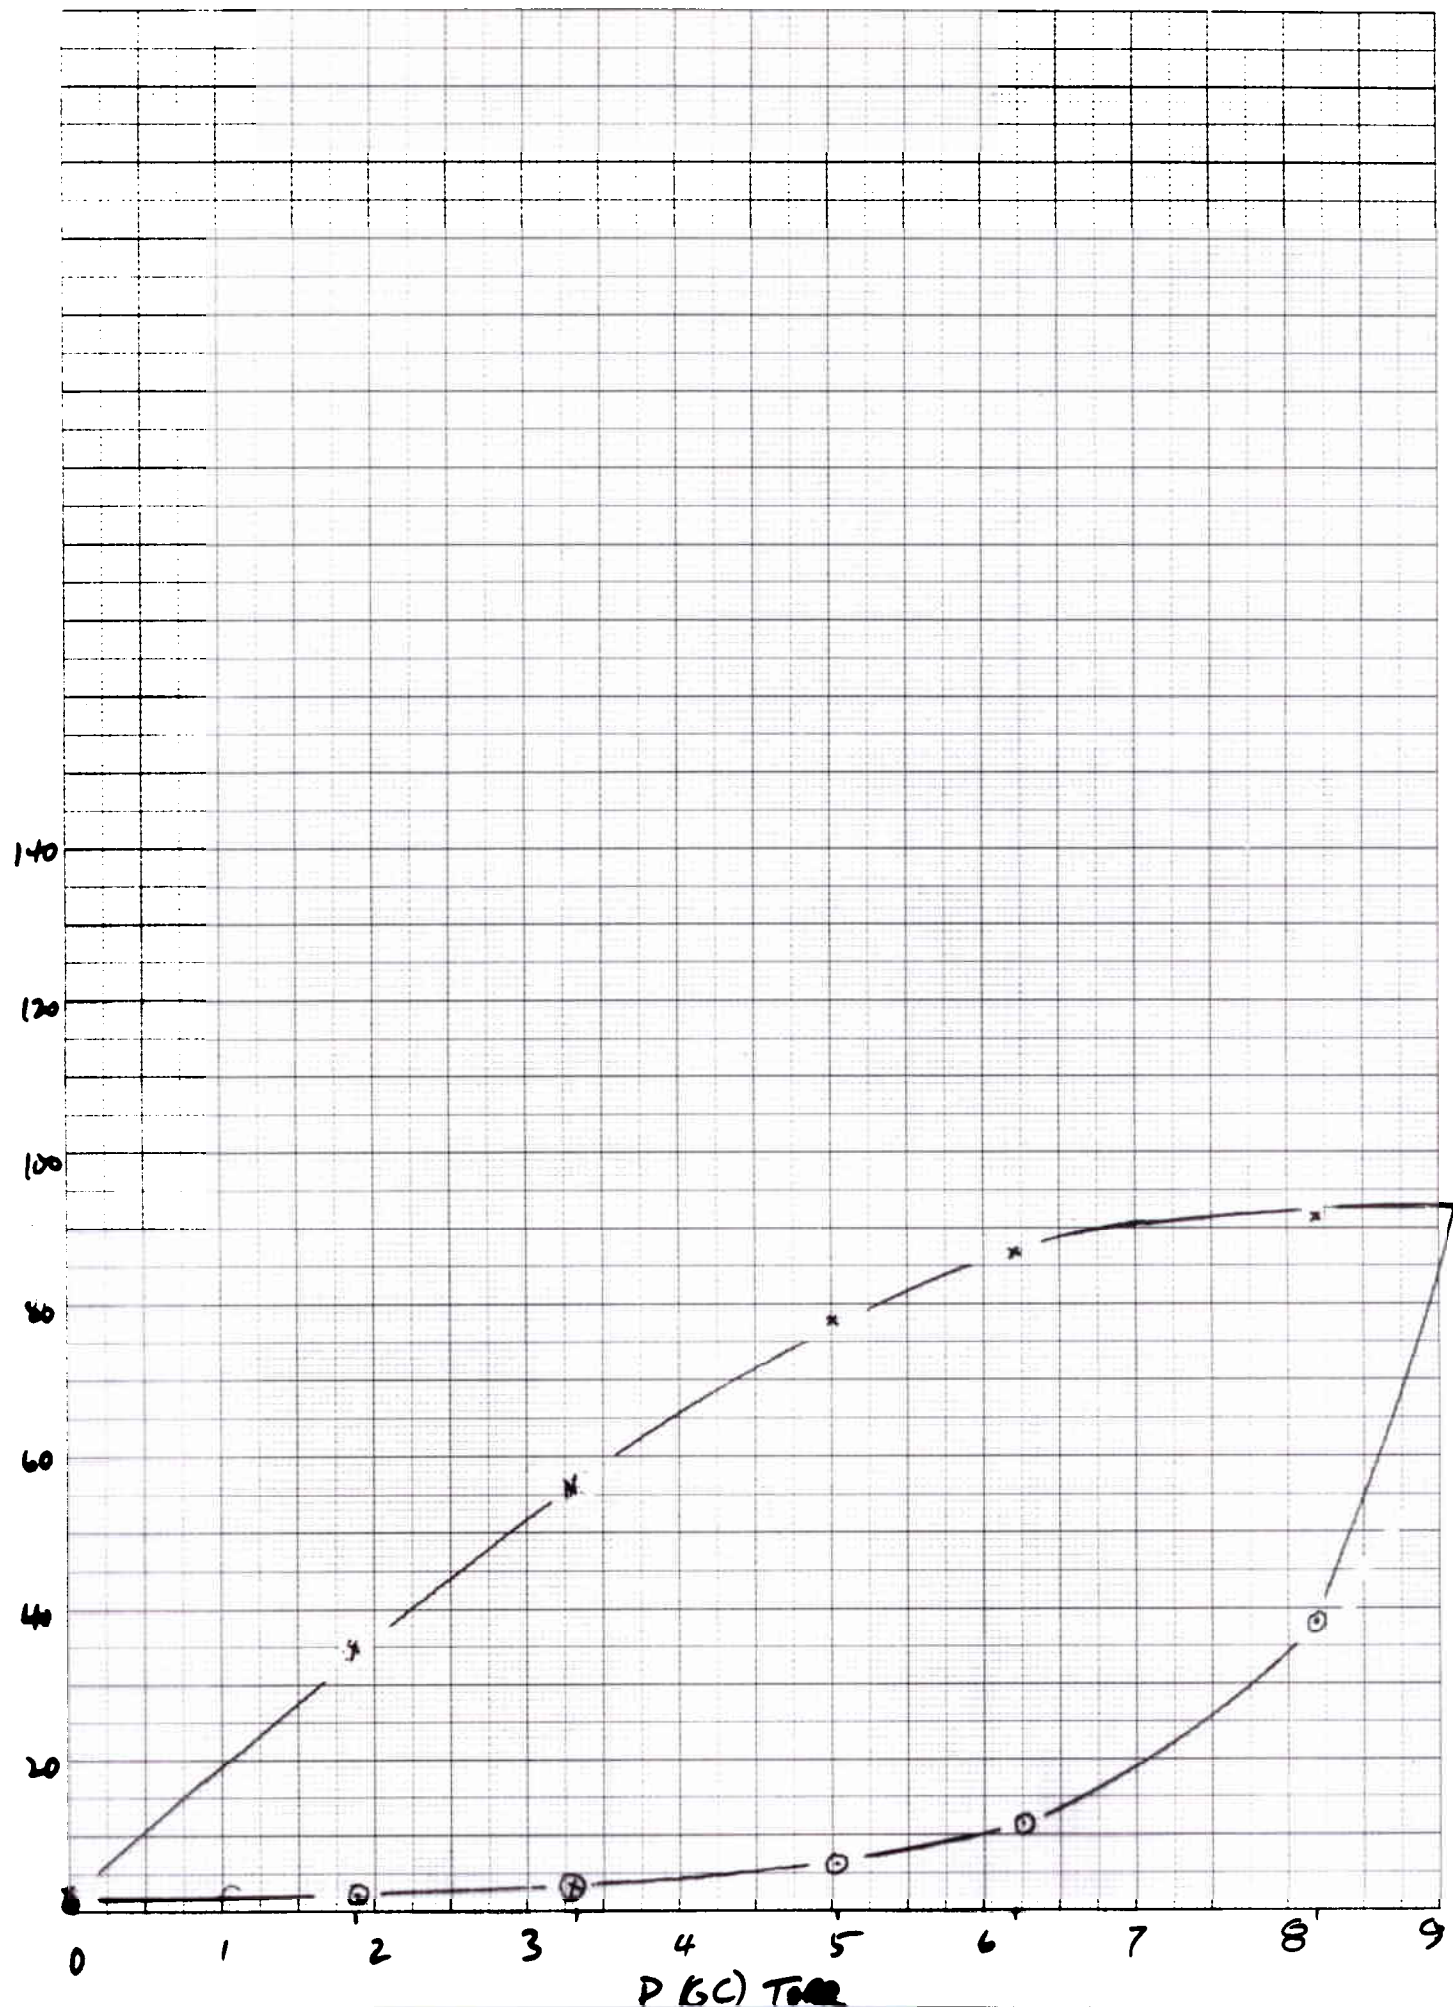

No TUBES

P 461510
(D4)
10⁴

(PWRTP)
500
10 X 10 TO THE CENTIMETER
KEUFEL & BERGER CO. MADE IN U.S.A.

200
40
180
20

P (GC) TORR

STUBBY TUBE

46 1510

10 X 10 1/2 IN. CENTIMENTS
KALIFEL & SERRA CO. MADE IN
USA

100
200
300
400
500

NORMAL TUBES

4c

10 X 10 TUBE CENTIMETER
KLUFFEL & GUNTER CO. MADE IN U.S.A.

100
200
300
400