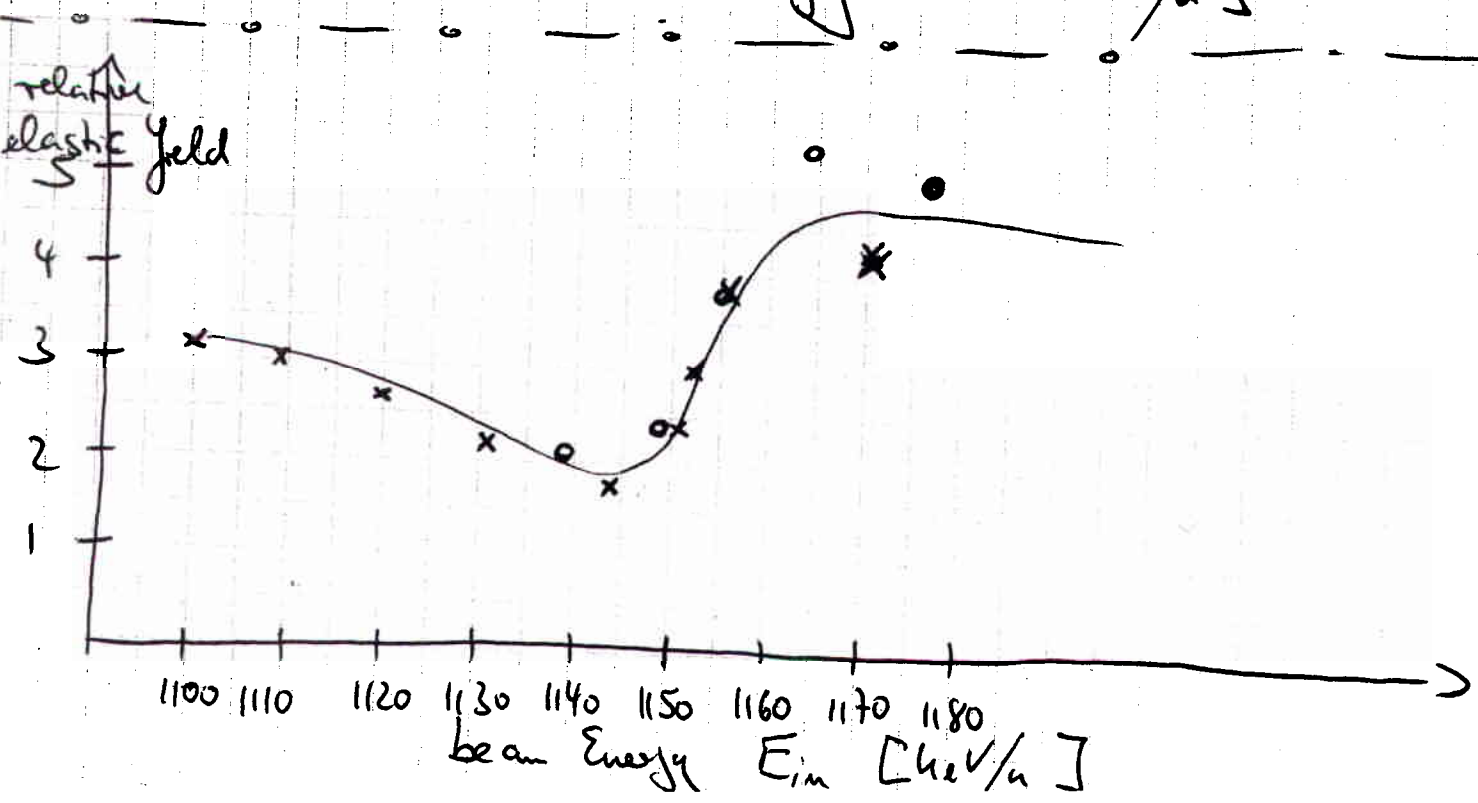

6

Nova Plot Window

Run # 12895 Sat Jul 17 19:14:47 2004  
HGOG1\_HT Max= 3.0

Nova Plot Window

Run # 12912 Sat Jul 17 18:06:12 2004  
HGOG1\_HT Max= 6.0