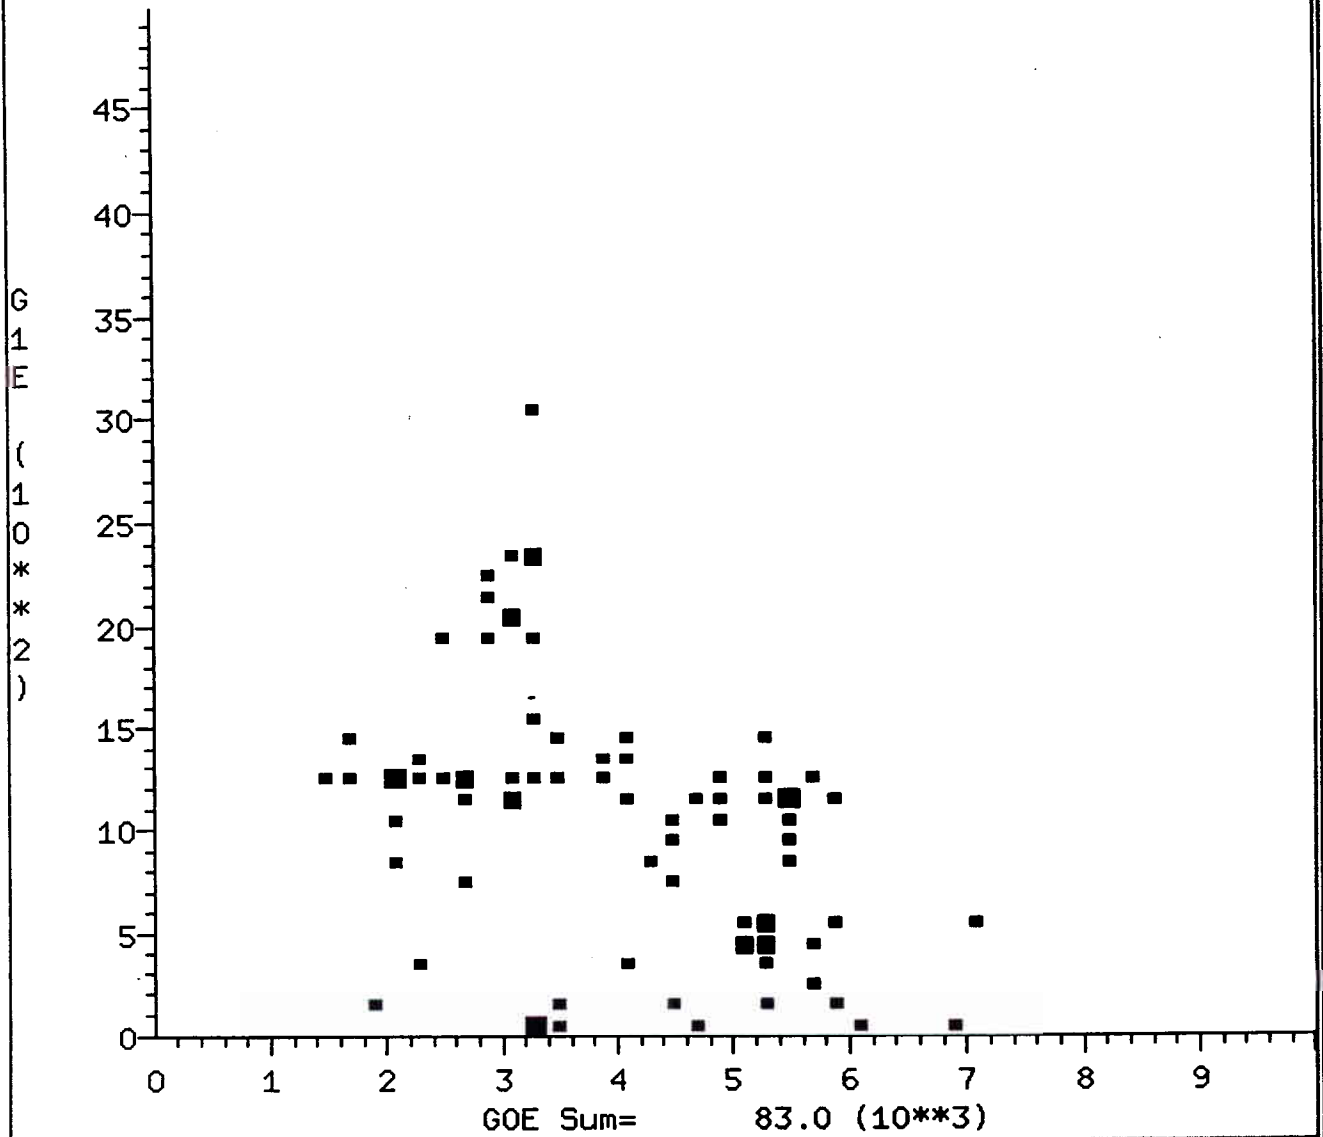

6

Nova Plot Window

Run # 12895 Sat Jul 17 19:14:47 2004  
HGOG1\_HT Max= 3.0

Nova Plot Window

Run # 12912 Sat Jul 17 18:06:12 2004  
HGOG1\_HT Max= 6.0