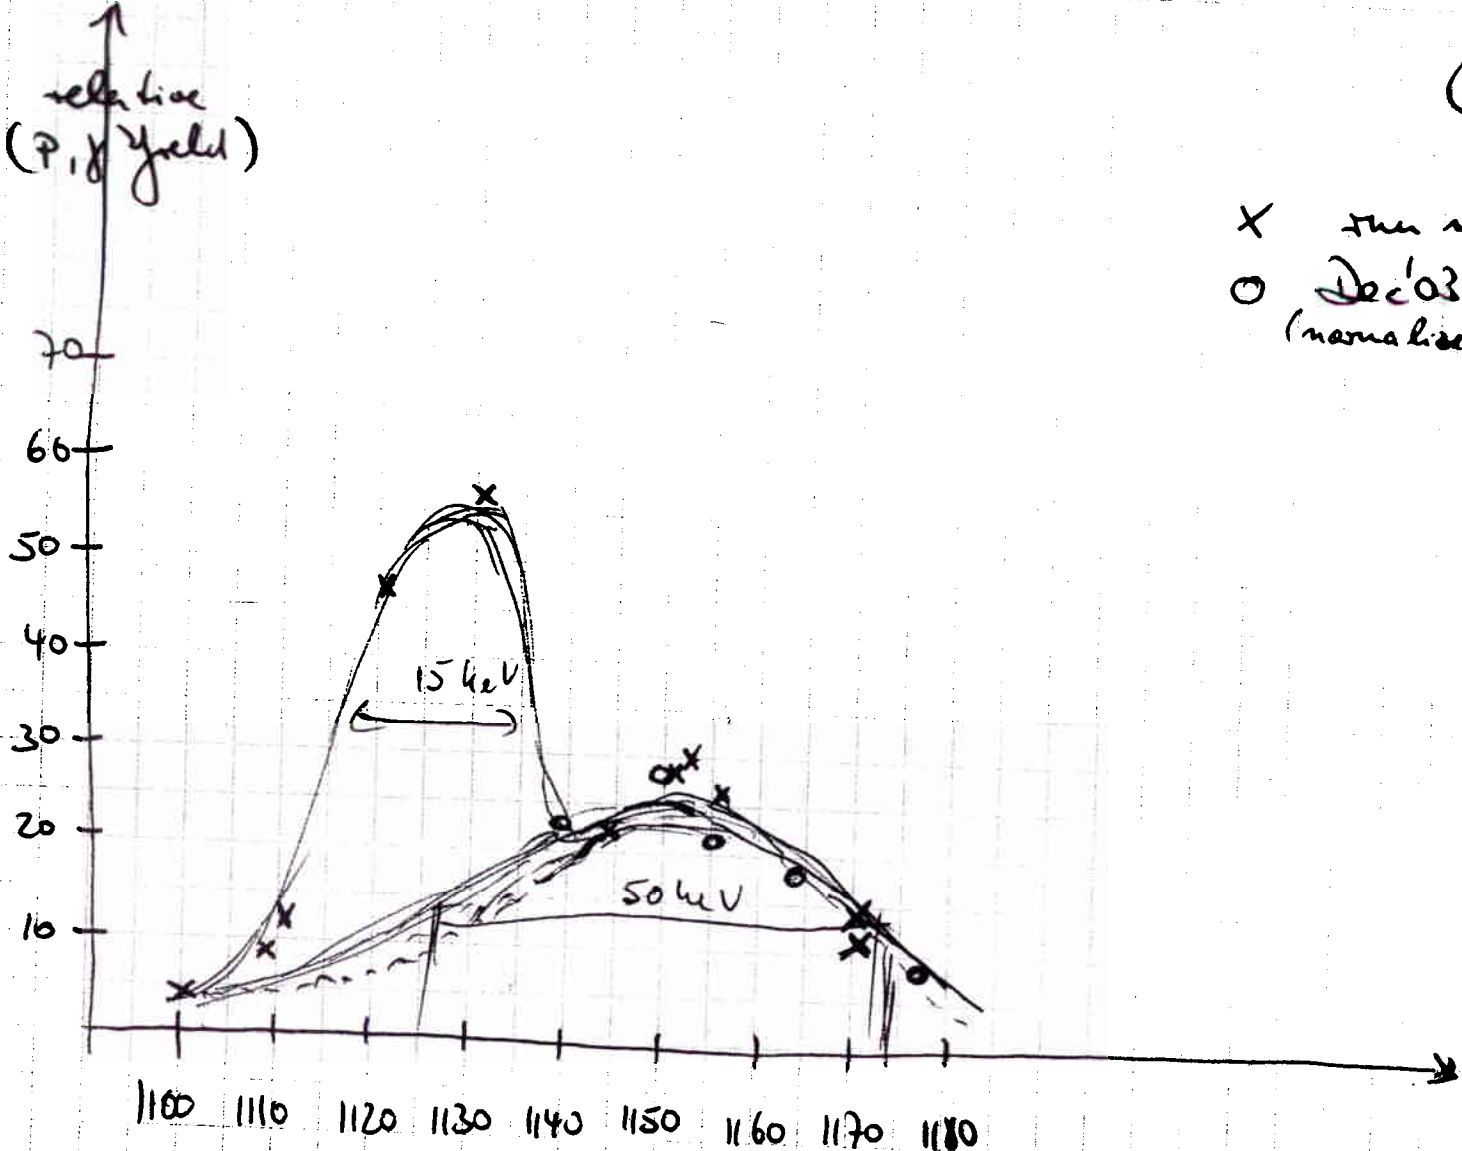

6

Nova Plot Window

Run # 12895 Sat Jul 17 19:14:47 2004  
HGOG1\_HT Max= 3.0

Nova Plot Window

Run # 12912 Sat Jul 17 18:06:12 2004  
HGOG1\_HT Max= 6.0