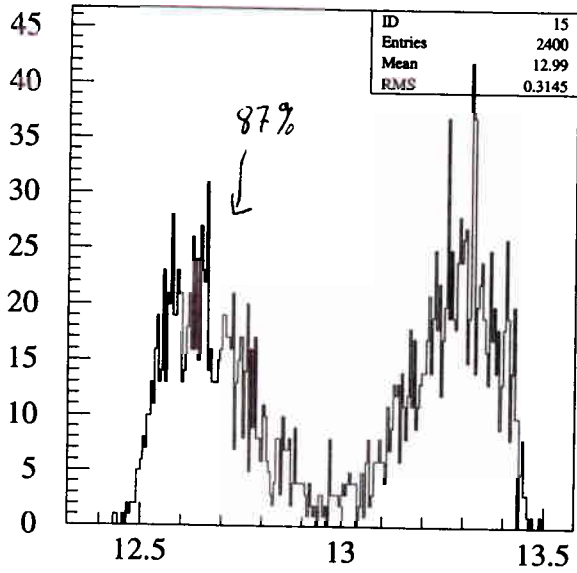

Control run.

Final Energy

e\_rec

Reaction z-pos

X

+ 1% energy tone.

# +1% Energy tune

-0.5% energy tune