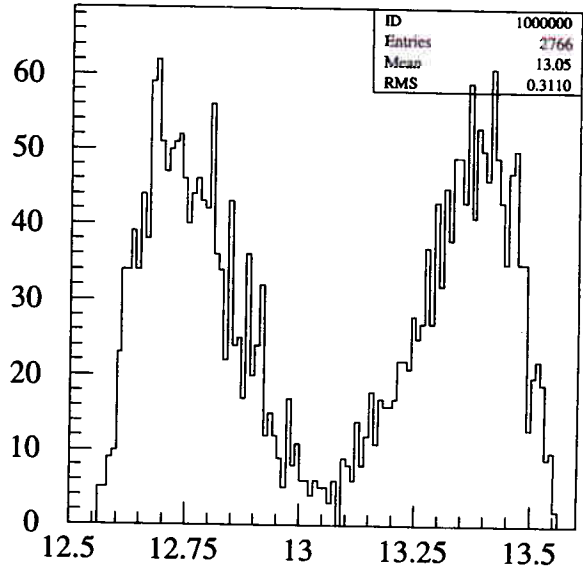

Control run.

Final Energy

e\_rec

Reaction z-pos

X

+ 1% energy tone.

# +1% Energy tune

-0.5% energy tune