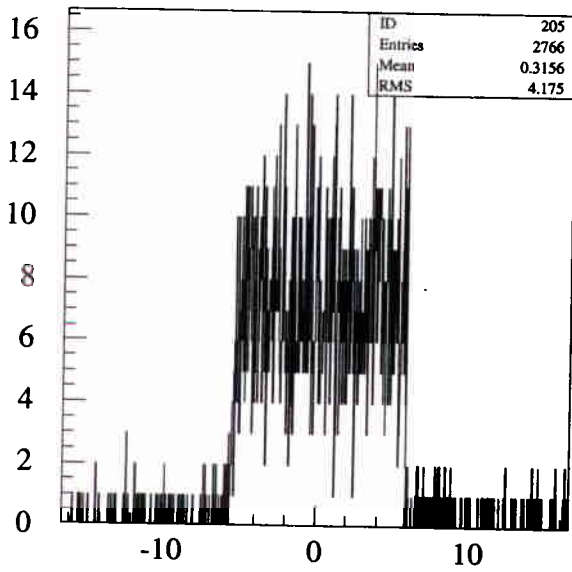

Control run.

Final Energy

e\_rec

Reaction z-pos

X

+ 1% energy tone.

# +1% Energy tune

-0.5% energy tune