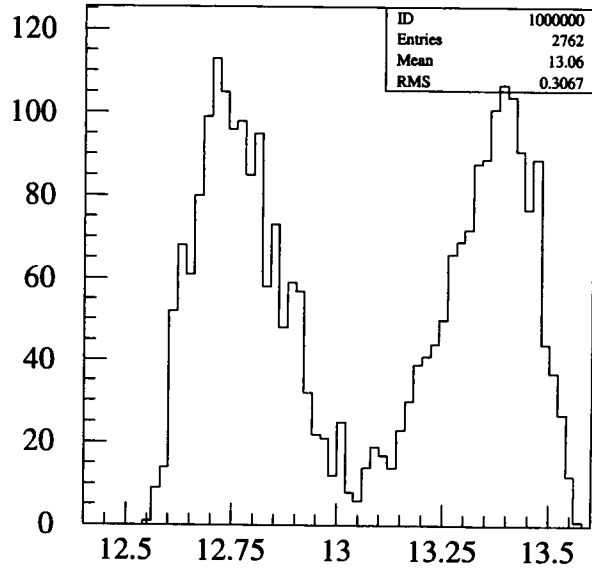

-0.5% energy tune