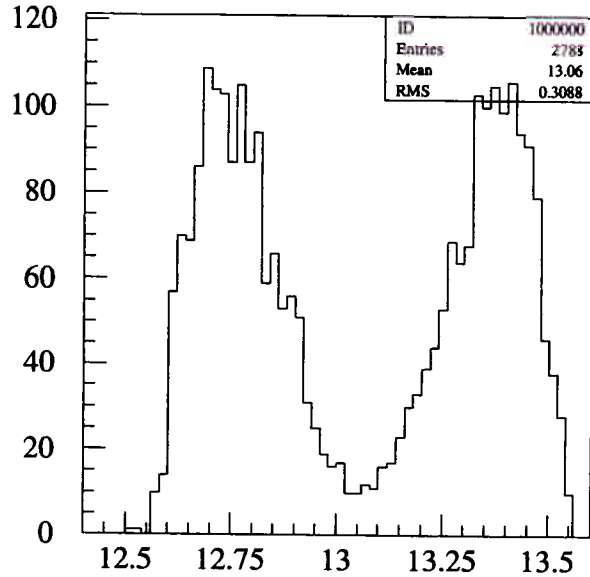

Control run.

Final Energy

e\_rec

Reaction z-pos

X

+ 1% energy tone.

# +1% Energy tune

-0.5% energy tune