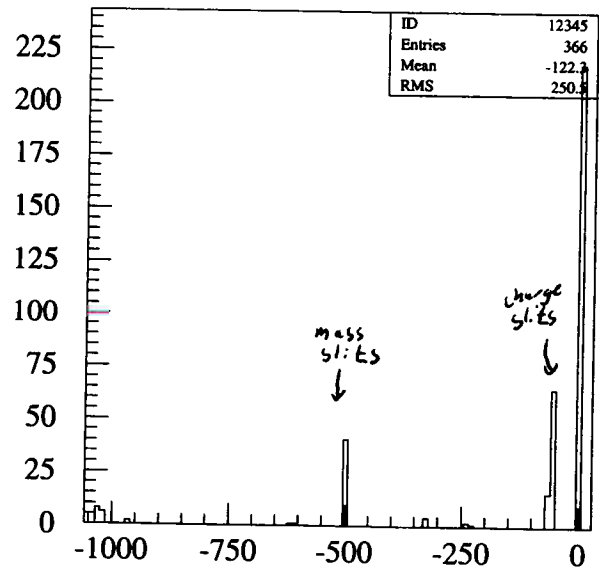

Control run.

Final Energy

e\_rec

Reaction z-pos

X

+ 1% energy tone.