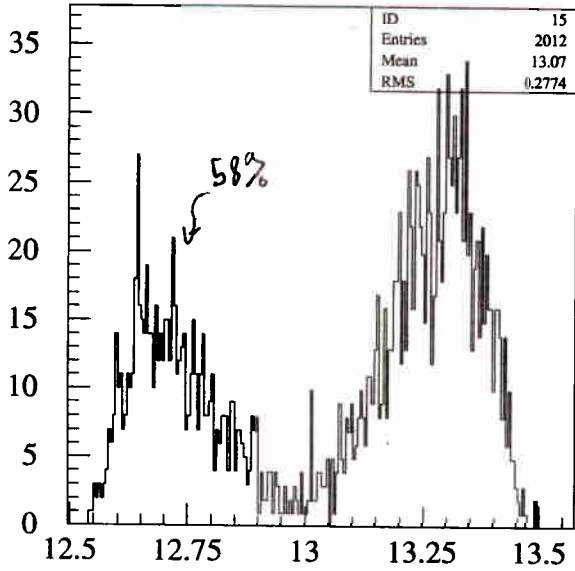

Control run.

Final Energy

e\_rec

Reaction z-pos

X

+ 1% energy tone.

# +1% Energy tune

-0.5% energy tune