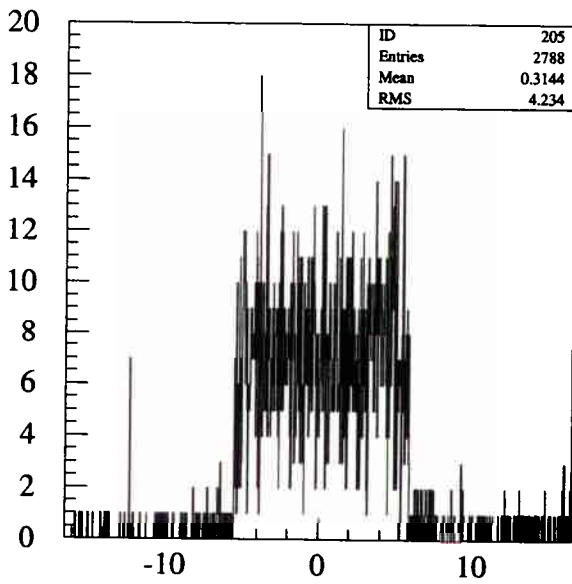

Control run.

Final Energy

e\_rec

Reaction z-pos

X

+ 1% energy tone.

# +1% Energy tune

-0.5% energy tune