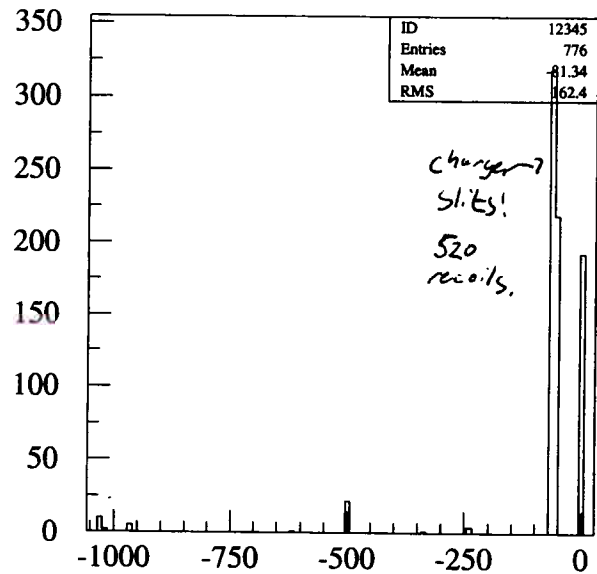

Control run.

Final Energy

e\_rec

Reaction z-pos

X

+ 1% energy tone.