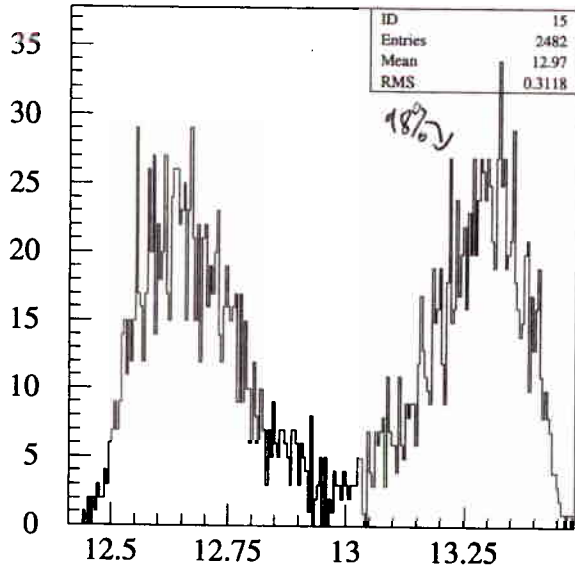

Control run.

Final Energy

e\_rec

Reaction z-pos

X

+ 1% energy tone.

# +1% Energy tune

-0.5% energy tune