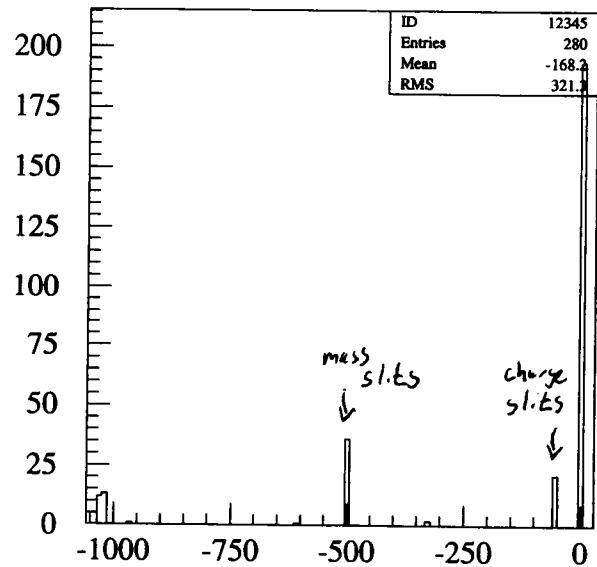

-0.5% energy tune