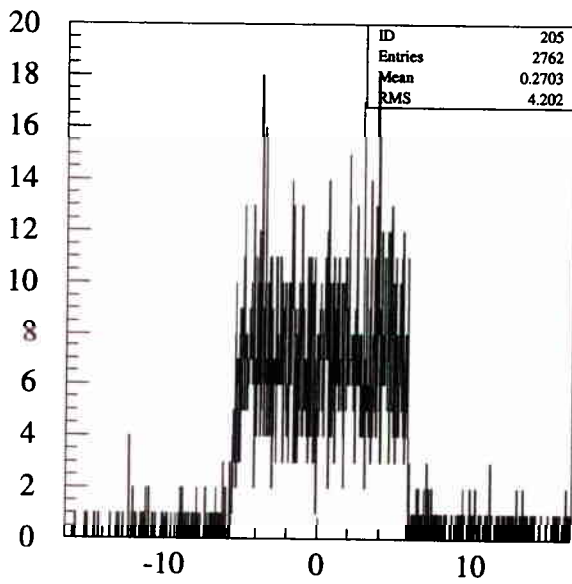

Control run.

Final Energy

e\_rec

Reaction z-pos

X

+ 1% energy tone.

# +1% Energy tune

-0.5% energy tune