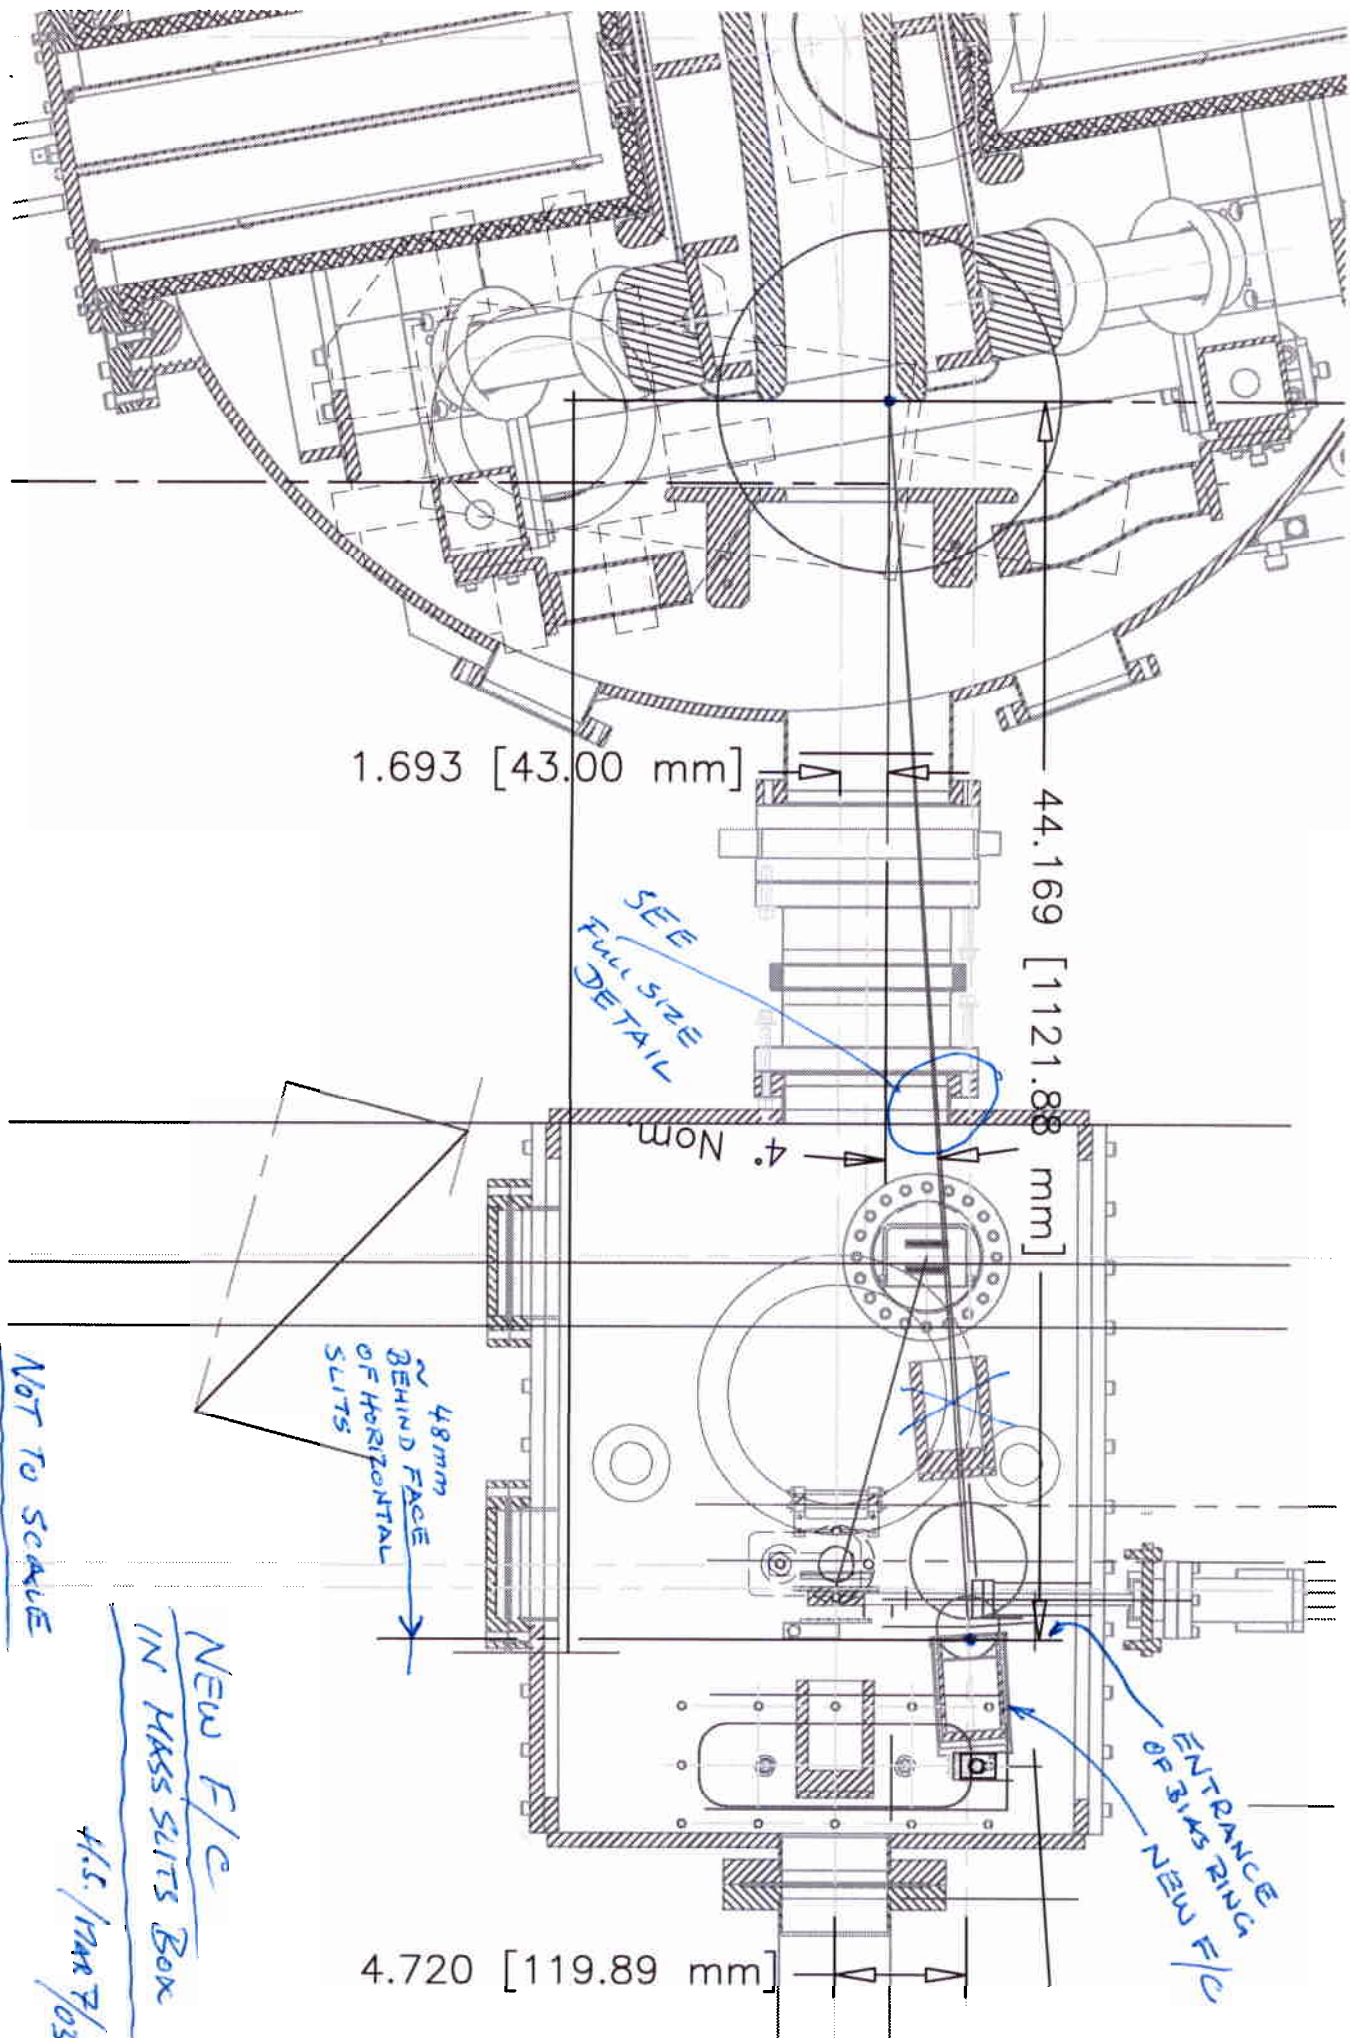

MASS SLITS BOX: NEW F/C LOCATION

VIEW DOWN STREAM

FULLY OPEN

Mini Controller  
CUP PORT (50mm φ)  
4.4mm φ port of Mini Controller  
12 cm

SCALE ~ 1/2

BEAM CTR.  
TO OFF-SET F/C

FUEL SIZE  
DETAIL