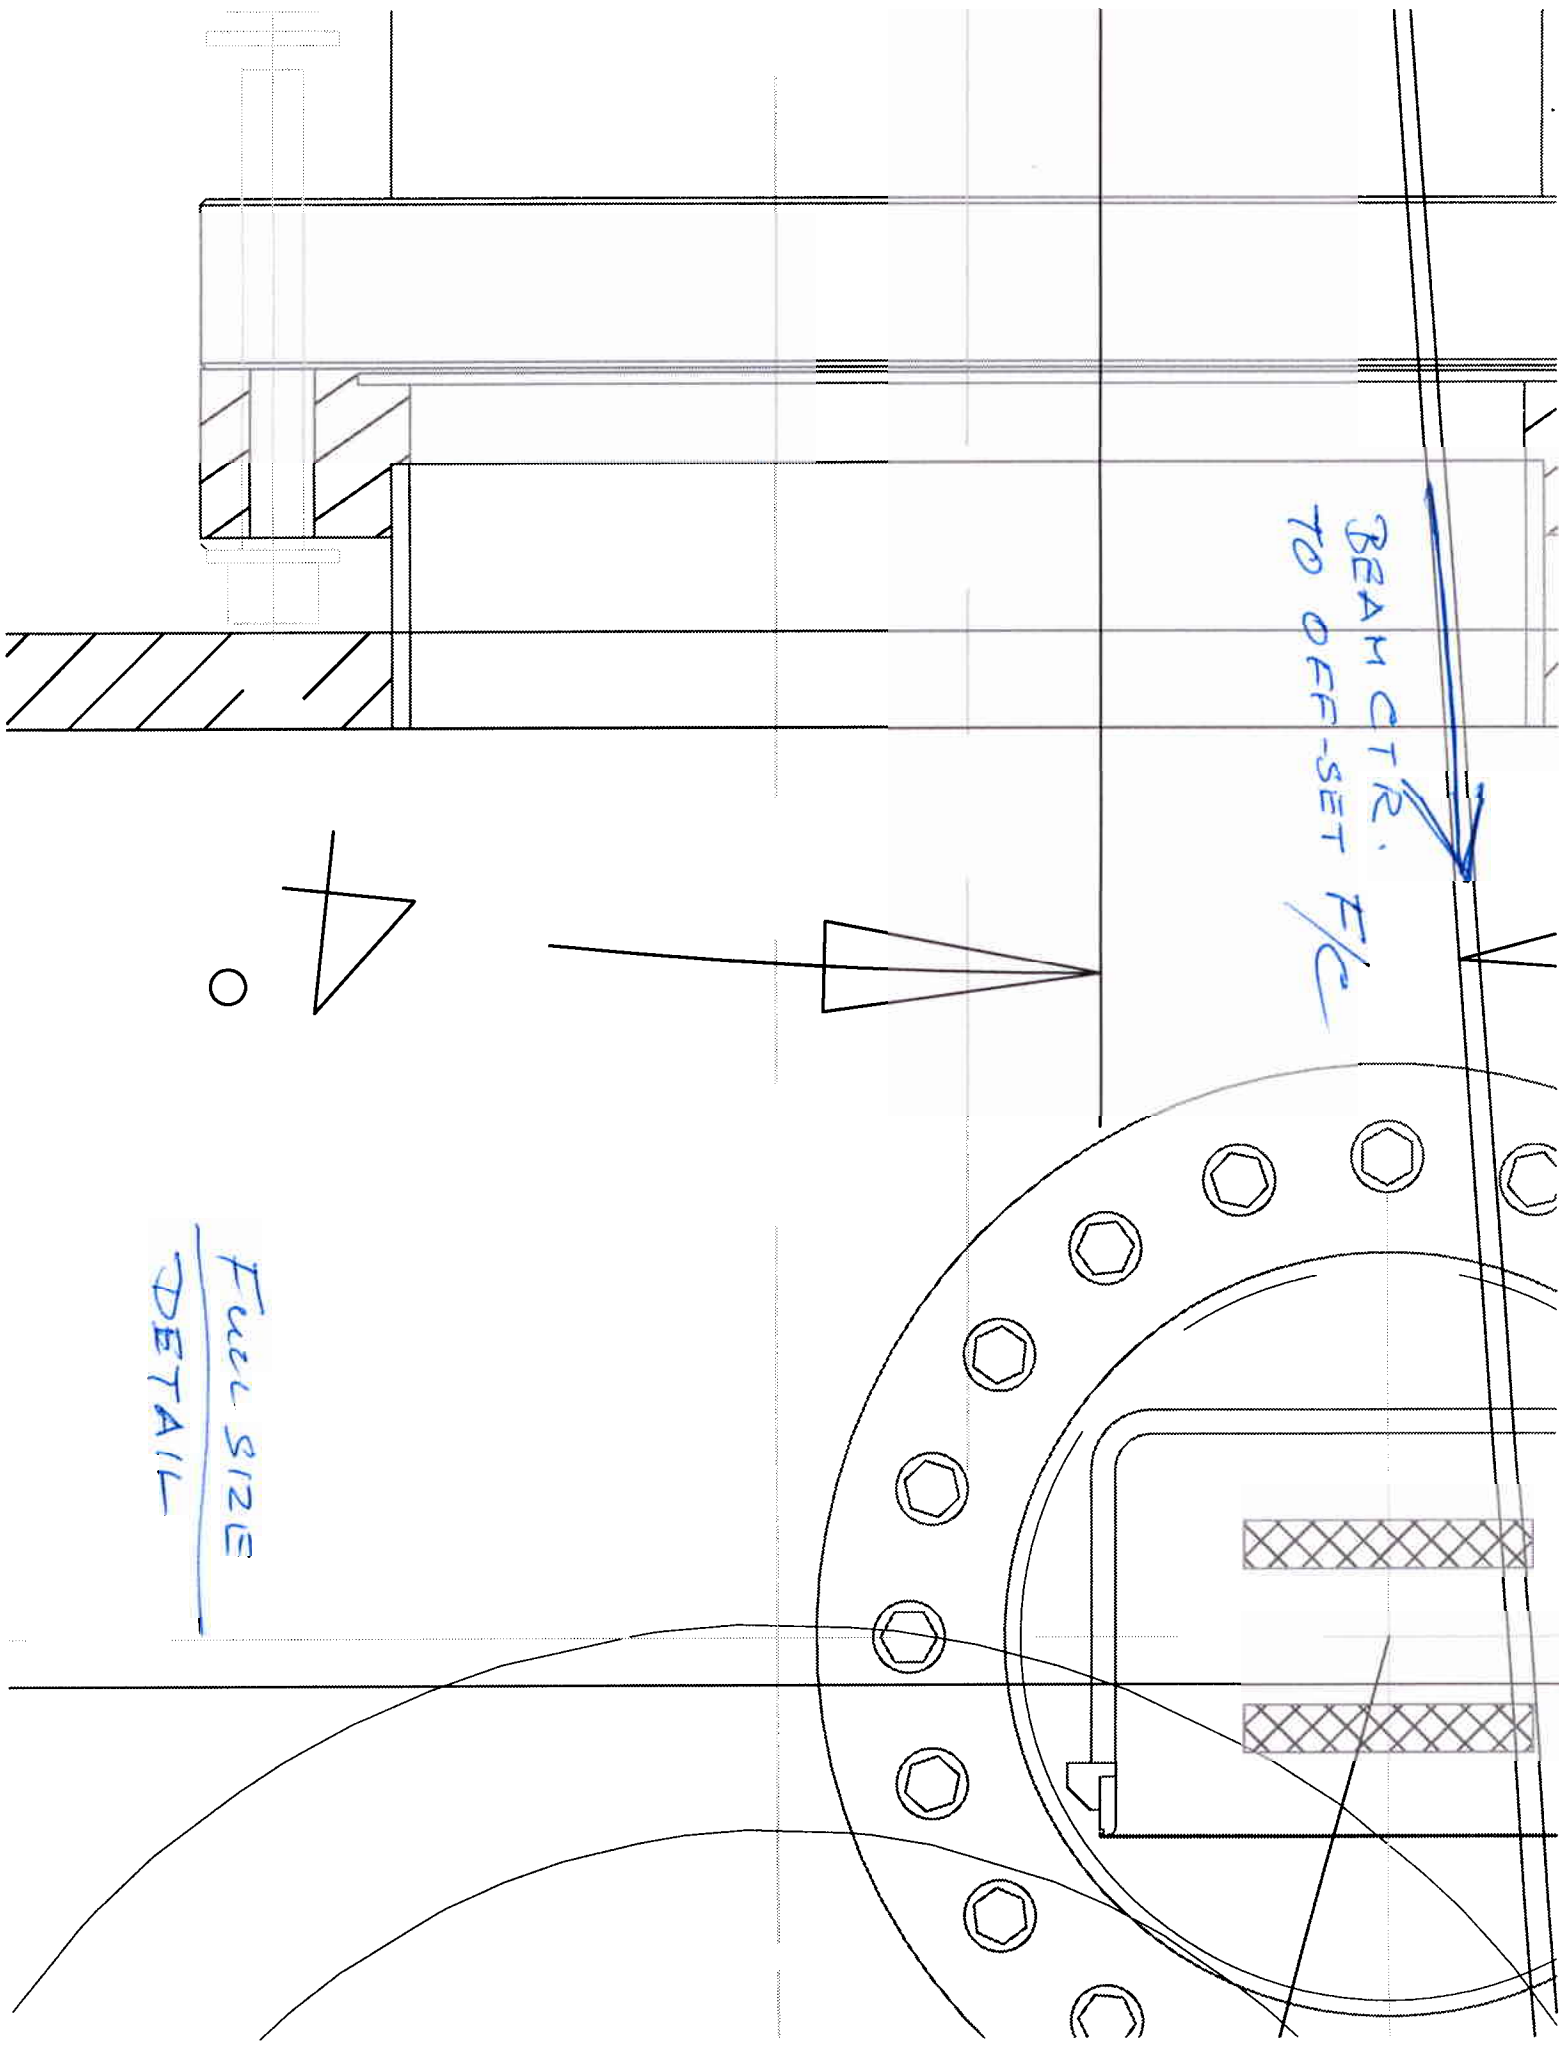

MASS SLITS BOX: NEW F/C LOCATION

VIEW DOWN STREAM

FULLY OPEN

Mini Controller  
CUP PORT (50mm φ)  
4.4mm φ port of Mini Controller  
12 cm

SCALE ~ 1/2

BEAM CTR.  
TO OFF-SET F/C

FUEL SIZE  
DETAIL