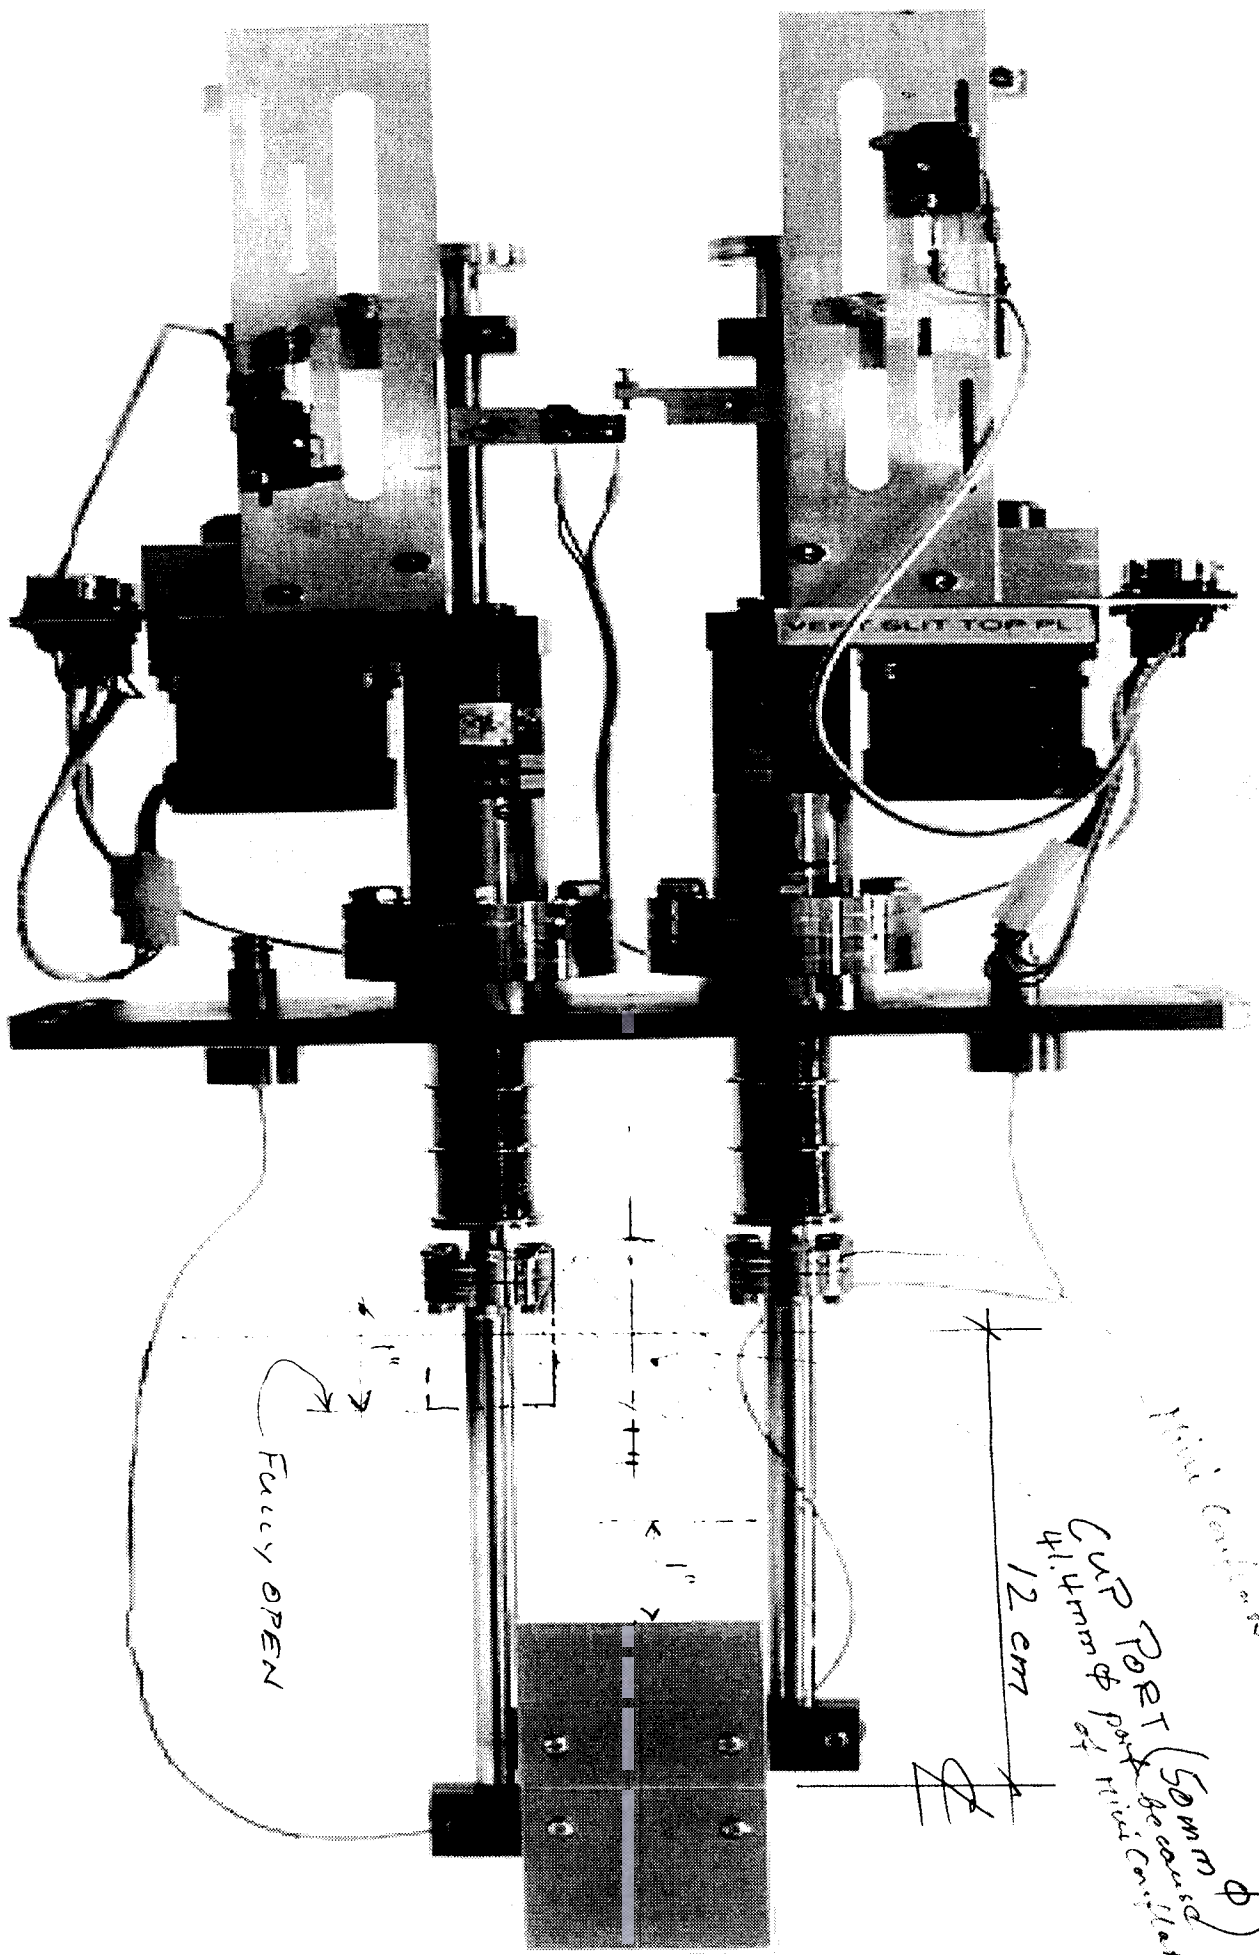

MASS SLITS BOX: NEW F/C LOCATION

VIEW DOWN STREAM

FULLY OPEN

Mini Controller  
CUP PORT (50mm φ)  
4.4mm φ port of Mini Controller  
12 cm

SCALE ~ 1/2

BEAM CTR.  
TO OFF-SET F/C

FUEL SIZE  
DETAIL