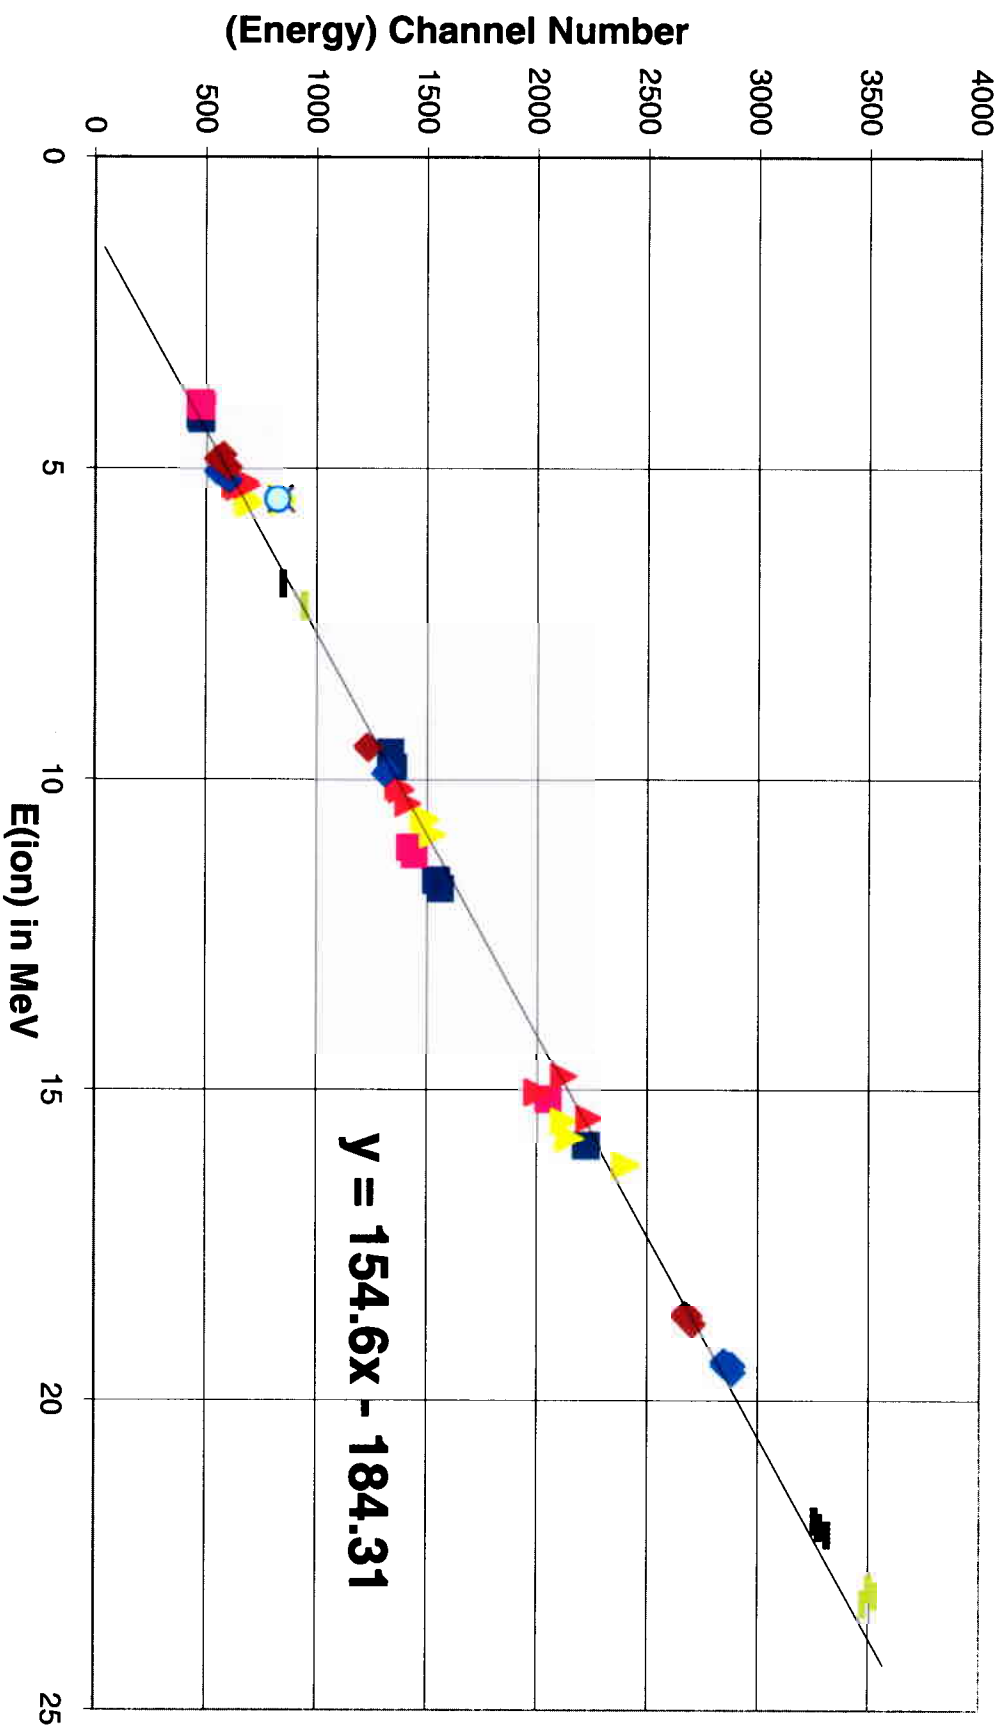

Leaky Beam and Recoils plot

- Na-21 (beam)
- ◆ Mg-24 (beam)
- × Alpha
- Mg-22 (recoils)
- ◆ Al-25 (recoils)
- Alpha (for runs 6898-6931)
- ▲ Ne-21 (beam)
- ◆ Ne-20 (beam)
- Everything
- ▲ Na-22 (recoils)
- Na-21 (recoils)
- Linear (Everything)